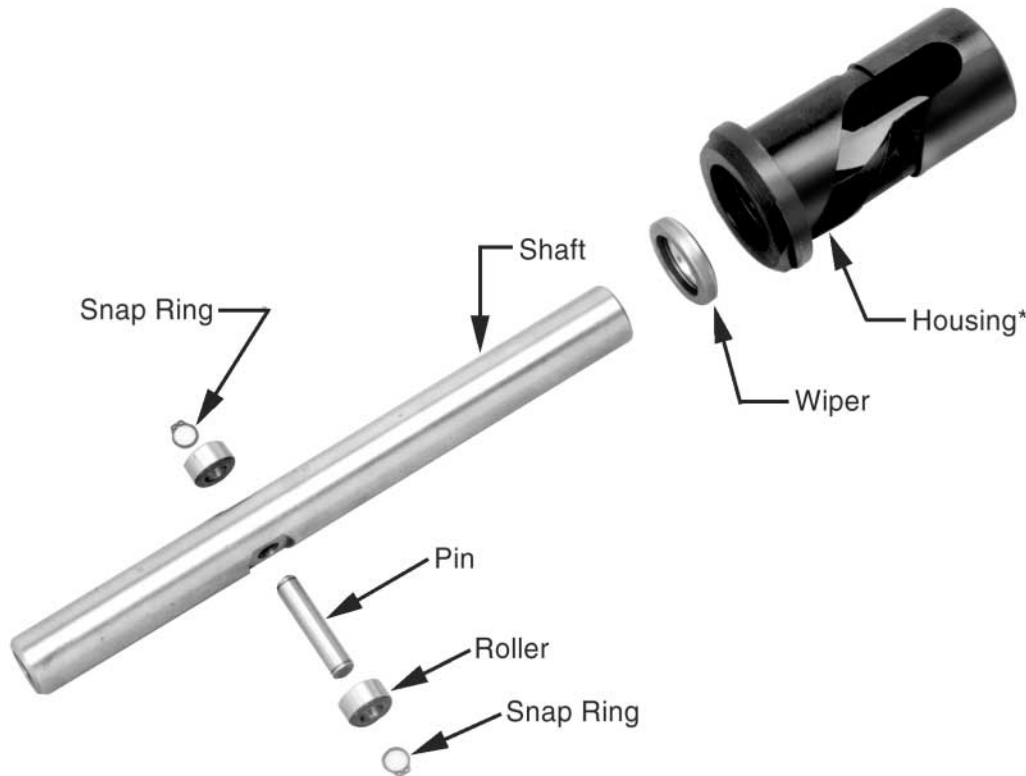

Rota-Shaft Accessories / Parts (Non-Powered)

E&E SPECIAL PRODUCTS
 7200 MILLER DRIVE
 WARREN, MI 48092
E&ESP 586-978-3377 / 586-978-3378 FAX

PARTS LIST

E75206 SERIES

PART NUMBER	DESCRIPTION
E-75206-R/L-1	Housing (R or L)*
E-75206-2	Shaft
E-75206-3	Roller (2 required)
E-75206-4	Pin
E-75206-4A	Roller & Pin Assy. (consisting of 2 pcs. E75206-3, 1 pc. 75206-4, 2 pcs. 75206-6)
E-75206-5	Wiper Scraper
E-75206-6	Snap Ring

E11500 SERIES

PART NUMBER	DESCRIPTION
E-11500-R/L-1	Housing (R or L)*
E-11500-2	Shaft
E-11500-3	Roller (2 required)
E-11500-4	Pin
E-11500-4A	Roller & Pin Assy. (consisting of 2 pcs. E11500-3, 1 pc. 11500-4, 2 pcs. 11500-6)
E-11500-5	Wiper Scraper
E-11500-6	Snap Ring

E14207 SERIES

PART NUMBER	DESCRIPTION
E-14207-R/L-1	Housing (R or L)*
E-14207-2	Shaft
E-14207-3	Roller
E-14207-4	Pin
E-14207-4A	Roller & Pin Assy. (consisting of 2 pcs. E14207-3, 1 pc. 14207-4, 2 pcs. 14207-6)
E-14207-5	Wiper Scraper
E-14207-6	Snap Ring

E2000 SERIES

PART NUMBER	DESCRIPTION
E-2000-R/L-1	Housing (R or L)*
E-2000-2	Shaft
E-2000-3	Roller (2 required)
E-2000-4	Pin
E-2000-4A	Roller & Pin Assy. (consisting of 2 pcs. E2000-3, 1 pc. 2000-4, 2 pcs. 2000-6)
E-2000-5	Wiper Scraper
E-2000-6	Snap Ring