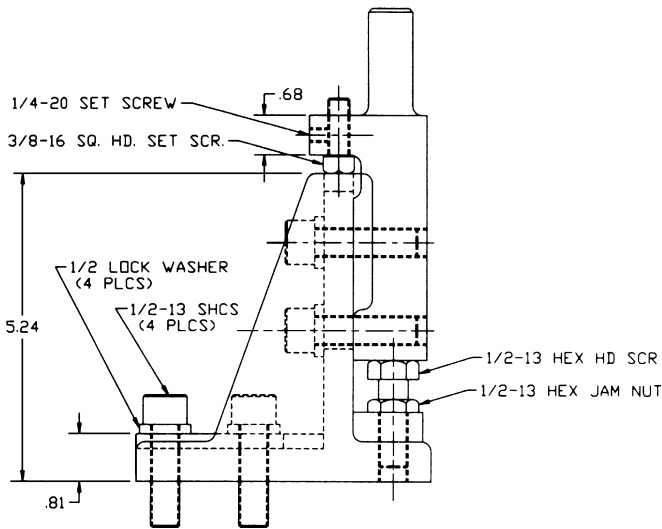

Top Adjusting Point Holder

Part No.56ZM5206

Typical Application