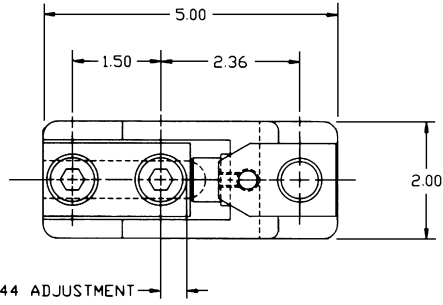

Top Adjusting Point Holder

Part No.56ZM5206

Typical Application