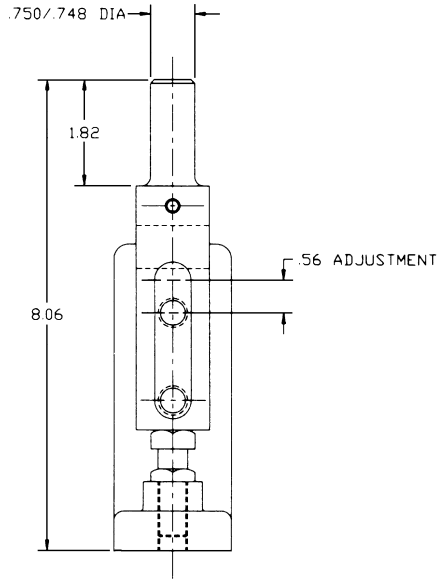

Top Adjusting Point Holder

Part No.56ZM5206

Typical Application